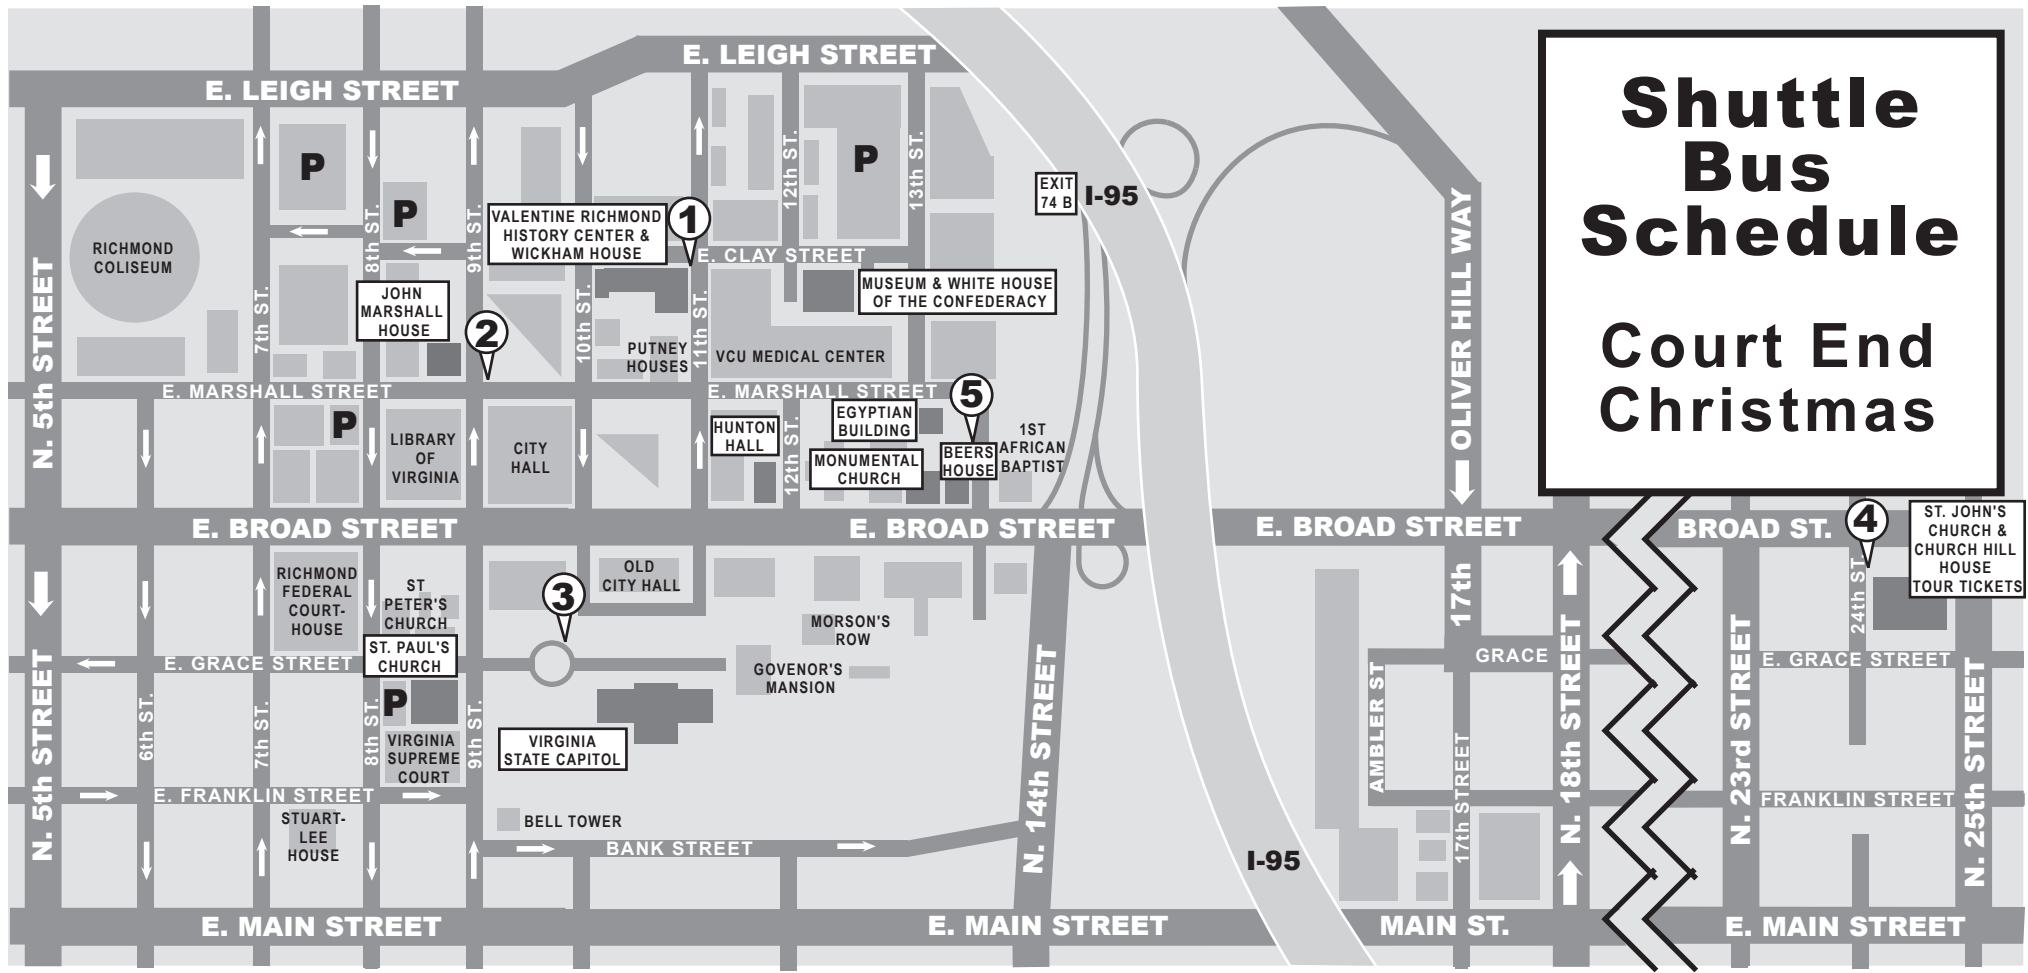

Shuttle Bus Schedule

Court End Christmas

E. LEIGH STREET

E. LEIGH STREET

E. BROAD STREET

E. BROAD STREET

E. BROAD STREET

BROAD ST.

E. MAIN STREET

E. MAIN STREET

MAIN ST.

E. MAIN STREET

RICHMOND COLISEUM

1
VALENTINE RICHMOND HISTORY CENTER & WICKHAM HOUSE

2
JOHN MARSHALL HOUSE

3
VIRGINIA STATE CAPITOL

5
BEERS HOUSE

EXIT 74 B I-95

I-95

N. 5th STREET

N. 5th STREET

N. 14th STREET

OLIVER HILL WAY

N. 18th STREET

N. 23rd STREET

N. 25th STREET

P

P

P

P

P

8th ST.

9th ST.

10th ST.

11th ST.

12th ST.

13th ST.

12th ST.

13th ST.

12th ST.

8th ST.

9th ST.

17th

17th STREET

24th ST.

E. GRACE STREET

FRANKLIN STREET

VALENTINE RICHMOND HISTORY CENTER & WICKHAM HOUSE

JOHN MARSHALL HOUSE

CITY HALL

LIBRARY OF VIRGINIA

RICHMOND FEDERAL COURT-HOUSE

ST. PAUL'S CHURCH

ST. PETER'S CHURCH

STUART-LEE HOUSE

BELL TOWER

BANK STREET

OLD CITY HALL

GOVERNOR'S MANSION

MORSON'S ROW

HUNTON HALL

MONUMENTAL CHURCH

EGYPTIAN BUILDING

BEERS HOUSE

1ST AFRICAN BAPTIST

MUSEUM & WHITE HOUSE OF THE CONFEDERACY

VCU MEDICAL CENTER

PUTNEY HOUSES

Shuttle Bus Schedule

Court End Christmas